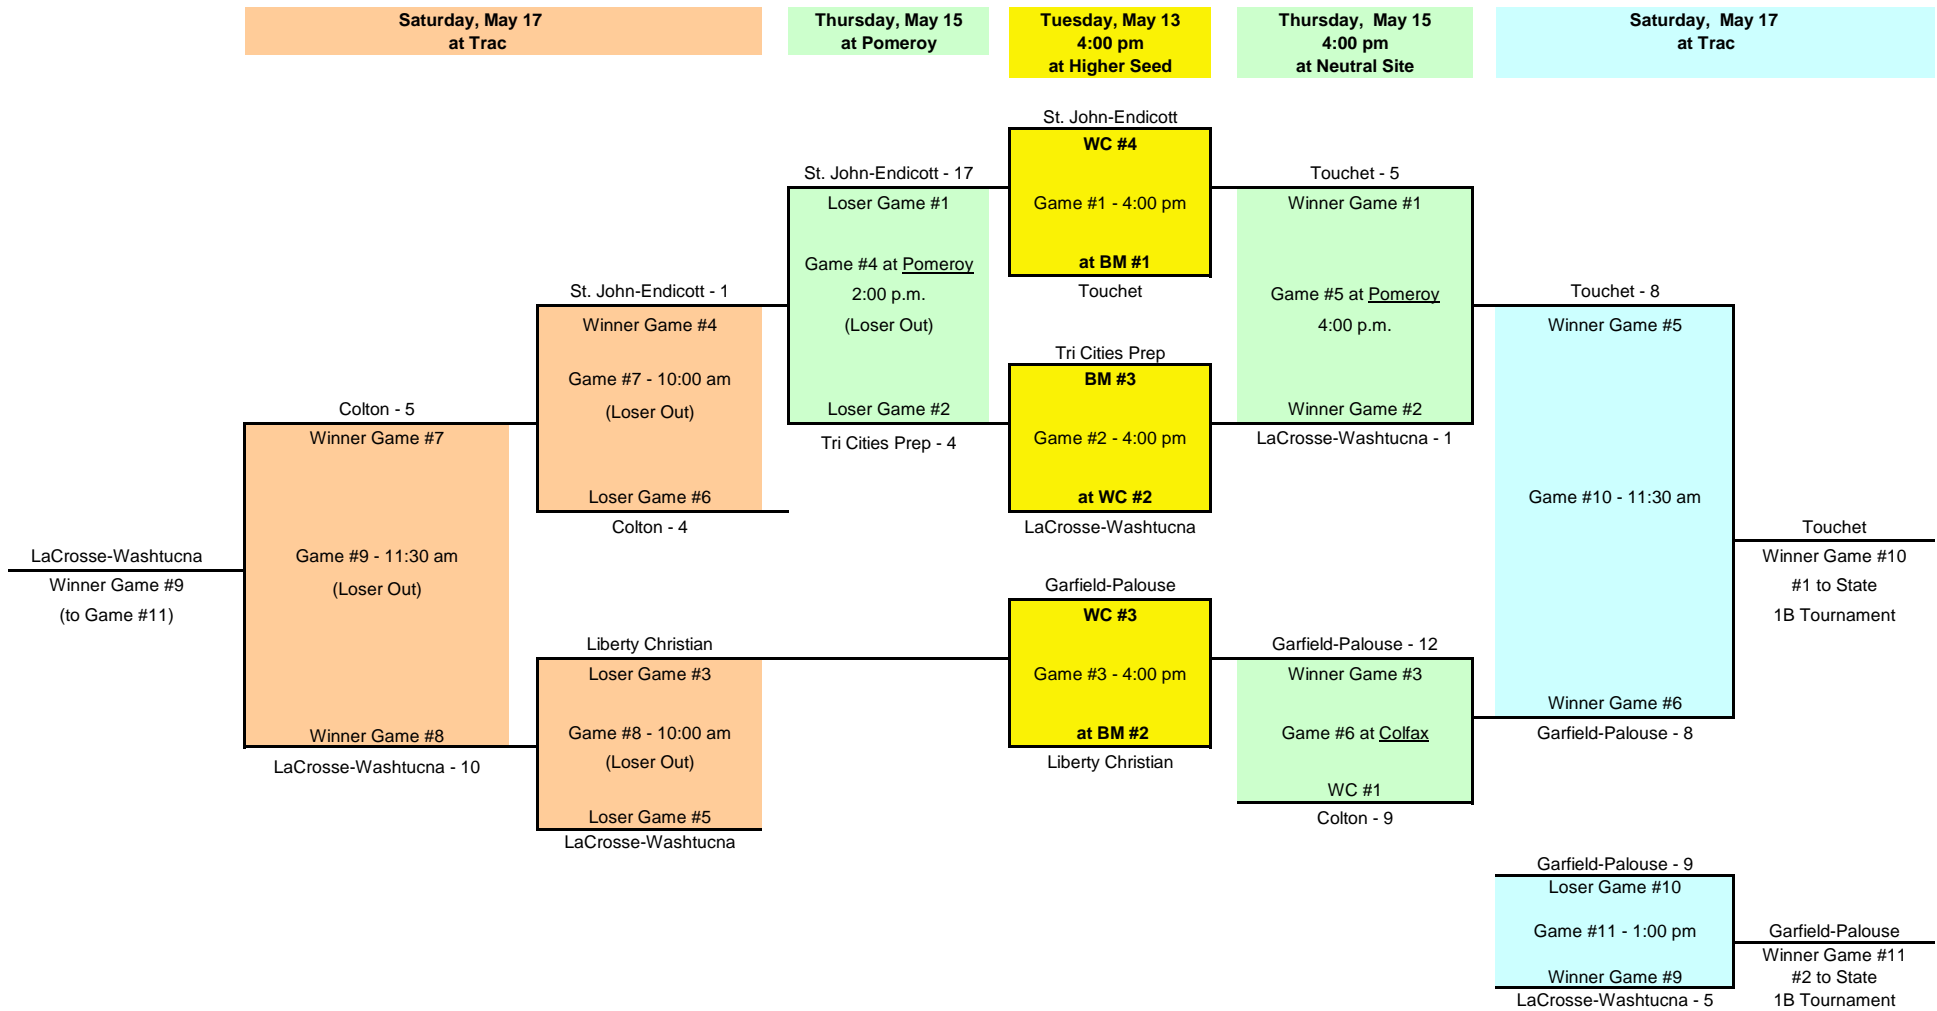

2008 1B Softball Bracket

By adding games on Thursday, this Bracket prevents a team from having to play 4 games on Saturday